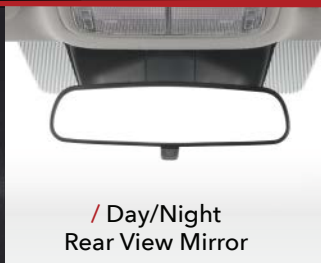

/ Door Switch Panel

/ Cup Holder

/ 1st Row USB Port
/ 2nd Row USB C

/ Gloves Box

/ Console Box

/ 1st & 2nd Row Door Pocket

/ Day/Night Rear View Mirror

/ Map Light